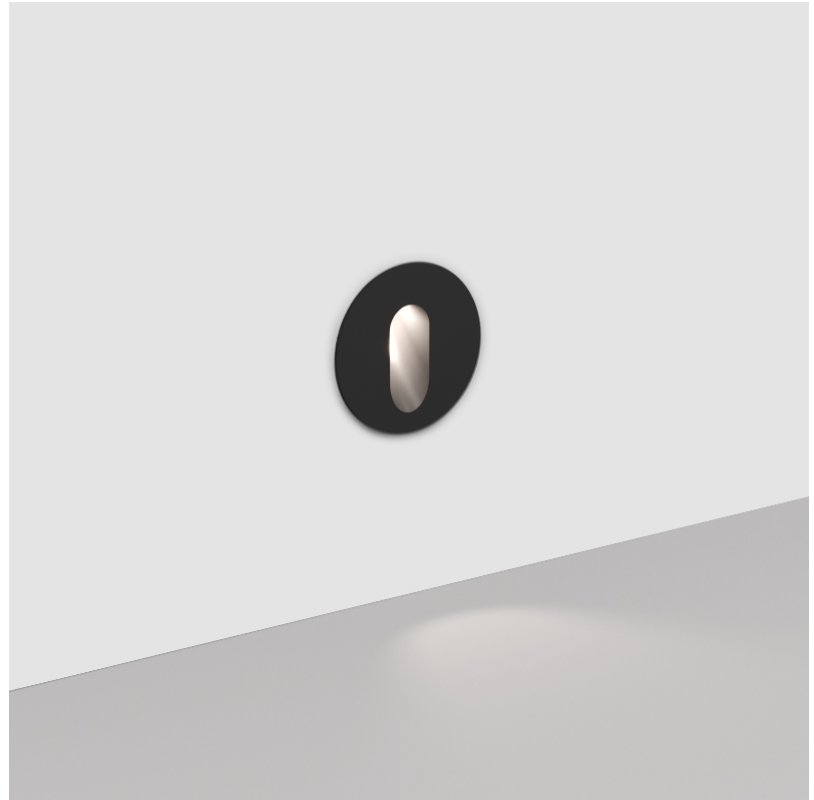

1. To build a product code in our configurator select the specify button on the base model # product page
2. To build a manual product code on this datasheet choose from the options listed below in blue font and add the suffix to the base model #

GENERAL

Series: Delight
Subseries: Delight Lollipop Round Wide
Brand: Prolicht
Division: Architectural
Mounting Type: Recessed
Mounting Location: Wall
Subcategory: Step Light

PHYSICAL

Shape: Round
Diameter (mm): 55
Diameter (in): 2 3/16
Depth (mm): 35
Depth (in): 1 3/8
Min. Recessing Depth (mm): 40
Min. Recessing Depth (in): 1 9/16
Light Distribution: Asymmetric
Weight (kg): 0.11
Weight (lbs): 0.25

Fixture Finish: SSR / BKV / CWI / CRY / HAB / UFT / ITA / RUA / FTG / MYG / LOD / PUS / FRO / FUP / KIA / POP / BLS / SPG / MEY / GOH / GUM / CHC / COM / ABZ / JAG / OBR / MOS / ROR

Fixture Material: Aluminum

ELECTRICAL

Lamp Type: LED (Zhaga Standard)
Input Wattage (W): 2.2
Total Output Wattage (W): 2
Dimming: 0-10V Dimming / Phase Dimming (120Vac Only)
Driver Included: No
Driver Location: Remote
Driver Type: Constant Current - 120 / 277Vac
Input Voltage (V): 120 - 277
Constant Current (MA): 700

LED

Number of LEDs: 1
Color Temperature (°K): 2700 / 3000 / 4000
Max. Delivered Lumen (lm): 150 / 160 / 170
CRI: >90 CRI
Lamp Life (hrs): 50000

OPTICAL

RATINGS AND CERTIFICATIONS

Certified By: Certified for North American Standards
IP rating: IP20