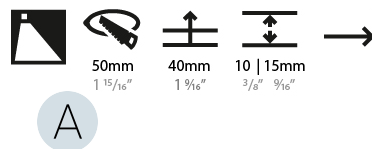

1. To build a product code in our configurator select the specify button on the base model # product page
2. To build a manual product code on this datasheet choose from the options listed below in blue font and add the suffix to the base model #

GENERAL

Series: Delight
Subseries: Delight Lollipop Round Wide
Brand: Prolicht
Division: Architectural
Mounting Type: Recessed
Mounting Location: Wall
Subcategory: Step Light

PHYSICAL

Shape: Round
Diameter (mm): 55
Diameter (in): 2 3/16
Depth (mm): 35
Depth (in): 1 3/8
Min. Recessing Depth (mm): 40
Min. Recessing Depth (in): 1 9/16
Light Distribution: Asymmetric
Weight (kg): 0.11
Weight (lbs): 0.25

Fixture Finish: SSR / BKV / CWI / CRY / HAB / UFT / ITA / RUA / FTG / MYG / LOD / PUS / FRO / FUP / KIA / POP / BLS / SPG / MEY / GOH / GUM / CHC / COM / ABZ / JAG / OBR / MOS / ROR

Fixture Material: Aluminum

ELECTRICAL

Lamp Type: LED (Zhaga Standard)
Input Wattage (W): 2.2
Total Output Wattage (W): 2
Dimming: 0-10V Dimming / Phase Dimming (120Vac Only)
Driver Included: No
Driver Location: Remote
Driver Type: Constant Current - 120 / 277Vac
Input Voltage (V): 120 - 277
Constant Current (MA): 700

LED

Number of LEDs: 1
Color Temperature (°K): 2700 / 3000 / 4000
Max. Delivered Lumen (lm): 150 / 160 / 170
CRI: >90 CRI
Lamp Life (hrs): 50000

OPTICAL

RATINGS AND CERTIFICATIONS

Certified By: Certified for North American Standards
IP rating: IP20