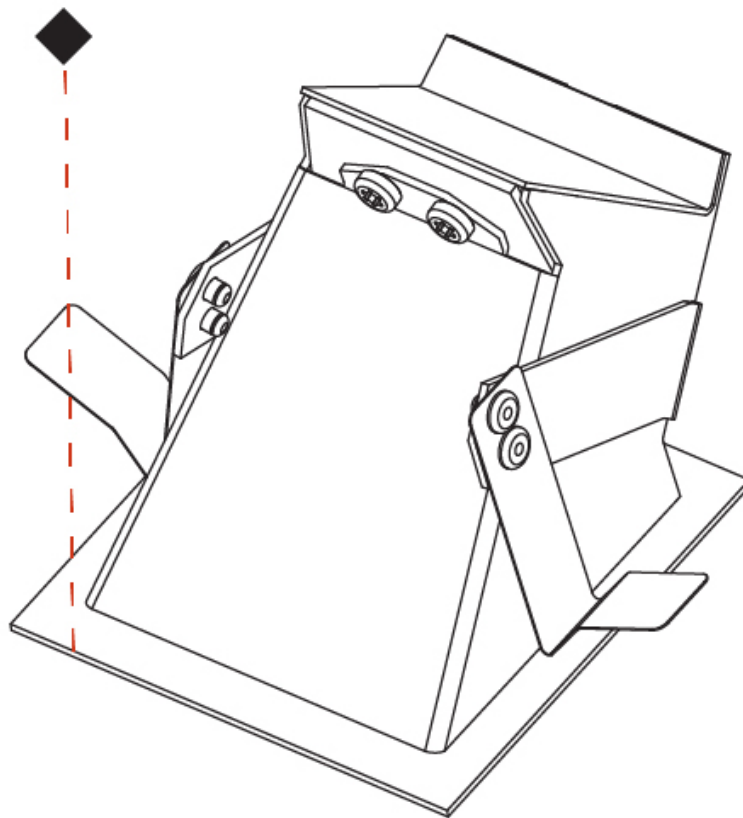

DELIGHT GOOO! FLOORWASH RECESSED

A35646-

PROJECT	_____
TYPE	_____
SPECIFIER	_____
QUANTITY	_____
DATE	_____

A